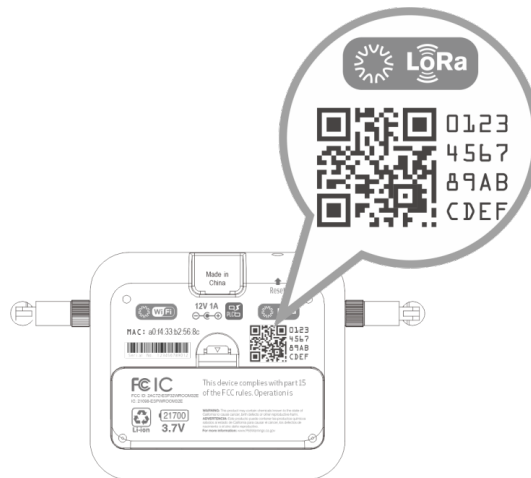

FIREBOT GATEWAY

Content

1 FIREBOT GATEWAY	1
2 DOWNLOAD APP	1
3 FEATURES & SPECIFICATIONS	1
2.1 Physical Features	2
2.2 Hardware Specifications	2
4 CGW LED DISPLAY & BUZZER INDICATION	2

1 FIREBOT GATEWAY

The Firebot Gateway acts as the central control hub, equipped with full smart home capability (with other compatible devices becoming available soon). It continuously monitors the status and activity of your sensors and actuators, runs your defined rules, and provides remote access from anywhere in the world through your mobile device. Additionally, it features an advanced weather proof 18Wh backup power system that can sustain operations for up to 24 hours, including the Ball Valve Servo, ensuring the safety of your home even during power outages.

2 DOWNLOAD APP

Scan the QR code to download Firebot APP, or search it from Apple Store/Google Store

After App installed, register user account, follow the instruction to scan the QR code on the Firebot gateway to activate it.

3 FEATURES & SPECIFICATIONS

3.1 Physical Features

Model No.	FBGW-1
Dimensions	
Weight	
Body Color	White
Operation Temperature	14~122°F (-10~+50°C)
Relative Humidity	8%~80%

3.2 Hardware Specifications

CPU	Dual-Core 32-bit LX6 Micro processor with clock frequency up to 240MHz
Memory	520KB of SRAM, 448KB of ROM, 16KB of RTC SRAM, 2MB PSRAM and 8MB flash memory
Wi-Fi	• 802.11 b/g/n (2.4 GHz)
Bluetooth	Support for both Classic Bluetooth v4.2 and BLE specifications
PowerLine communication	Specification 115.2Kbps
LED Indicator	RGB LED x 2. one for cloud connection one for battery status